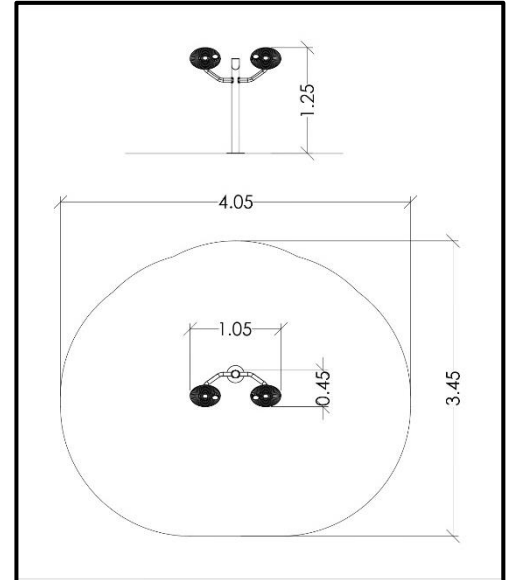

TR004

Body Wheel

PRODUCT INFORMATION

Movement space	405x345 cm
Area of movement	11,20 m ²
Dimensions	105x45 cm
Overall Height	125 cm
Free falling height	<60 cm
Foundations	1 pcs
Availability of spare parts	YES
EN 16630 compliance	YES
Age group	14+
Number of users	1

MATERIALS

- Posts (colored): Hot Dip Galvanized and powder coated Steel
- Posts (non - colored): Hot Dip Galvanized (plain) or Stainless Steel (304 / 316L)
- Panels: HPL Antiskid 12mm (EXT)
- Metal Parts (colored): Hot Dip Galvanized and powder coated Steel
- Metal Parts (non - colored): Hot Dip Galvanized (plain) or Stainless Steel (304 / 316L)
- Steel Ropes apparatus: Steel core ropes braided with polypropylene (Ø16mm). Solid and aesthetic connectors made of injection molded durable plastic / end-connectors and sleeves made of durable aluminum alloy
- All other plastic elements: Fiber reinforced plastic
- Fasteners: Electroplated coated or Stainless Steel (304 / 316L)
- Chains: Hot Dip Galvanized (plain) or Stainless Steel (304 / 316L) / Ø6mm / According to DIN 766