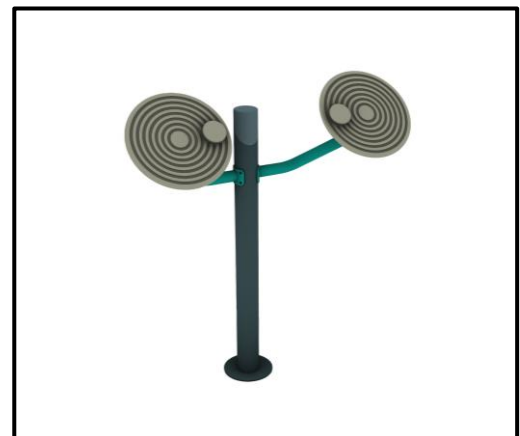

TR004

Body Wheel

PRODUCT INFORMATION

Movement space	405x345 cm
Area of movement	11,20 m ²
Dimensions	105x45 cm
Overall Height	125 cm
Free falling height	<60 cm
Foundations	1 pcs
Availability of spare parts	YES
EN 16630 compliance	YES
Age group	14+
Number of users	1

MATERIALS

- Posts (colored): Hot Dip Galvanized and powder coated Steel
- Posts (non - colored): Hot Dip Galvanized (plain) or Stainless Steel (304 / 316L)
- Panels: HPL Antiskid 12mm (EXT)
- Metal Parts (colored): Hot Dip Galvanized and powder coated Steel
- Metal Parts (non - colored): Hot Dip Galvanized (plain) or Stainless Steel (304 / 316L)
- Steel Ropes apparatus: Steel core ropes braided with polypropylene (Ø16mm). Solid and aesthetic connectors made of injection molded durable plastic / end-connectors and sleeves made of durable aluminum alloy
- All other plastic elements: Fiber reinforced plastic
- Fasteners: Electroplated coated or Stainless Steel (304 / 316L)
- Chains: Hot Dip Galvanized (plain) or Stainless Steel (304 / 316L) / Ø6mm / According to DIN 766