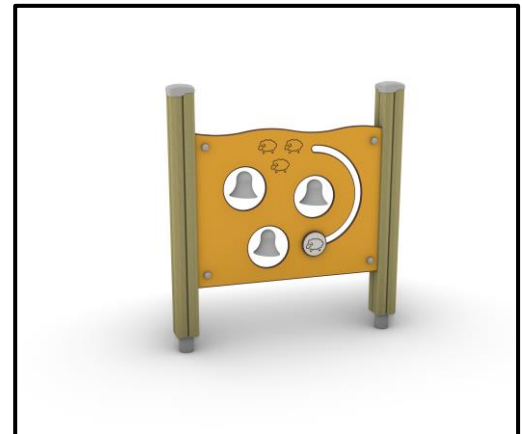

H002

Interactive Playground Equipment

INFORMATION ABOUT PRODUCT

Minimum Space	400x310x284 cm
Impact Protection net	10,50 m ²
Dimensions	100x10 cm
Overall Height	104 cm
Free falling height	<60 cm
Foundations	2 pcs
Availability of spare parts	YES
Product complies with EN 1176	YES
Age range	1,5-14
Amount of users	2

MATERIALS

- Posts: Laminated pine wood 95x95mm / Hot Dip Galvanized and powder coated Steel
- Post cups made of Fiber - Reinforced Plastic
- Panels: HPL 12mm (EXT)
- Metal Parts (colored): Hot Dip Galvanized and powder coated Steel
- Metal Parts (non - colored): Hot Dip Galvanized (plain) or Stainless Steel (304 / 316L)
- All other plastic elements: Fiber reinforced plastic
- Fasteners: Electroplated coated or Stainless Steel (304 / 316L)