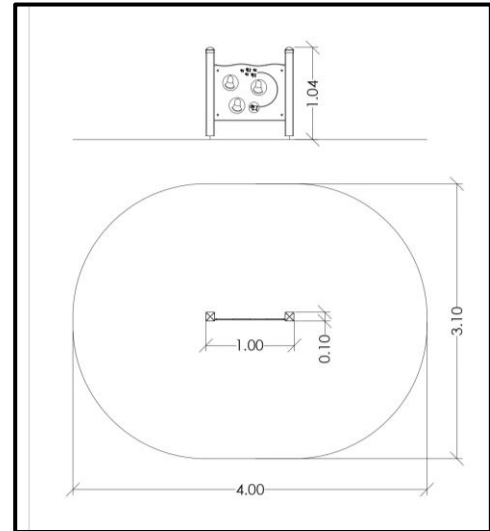

H002

Interactive Playground Equipment

INFORMATION ABOUT PRODUCT

Minimum Space	400x310x284 cm
Impact Protection net	10,50 m ²
Dimensions	100x10 cm
Overall Height	104 cm
Free falling height	<60 cm
Foundations	2 pcs
Availability of spare parts	YES
Product complies with EN 1176	YES
Age range	1,5-14
Amount of users	2

MATERIALS

- Posts: Laminated pine wood 95x95mm / Hot Dip Galvanized and powder coated Steel
- Post cups made of Fiber - Reinforced Plastic
- Panels: HPL 12mm (EXT)
- Metal Parts (colored): Hot Dip Galvanized and powder coated Steel
- Metal Parts (non - colored): Hot Dip Galvanized (plain) or Stainless Steel (304 / 316L)
- All other plastic elements: Fiber reinforced plastic
- Fasteners: Electroplated coated or Stainless Steel (304 / 316L)