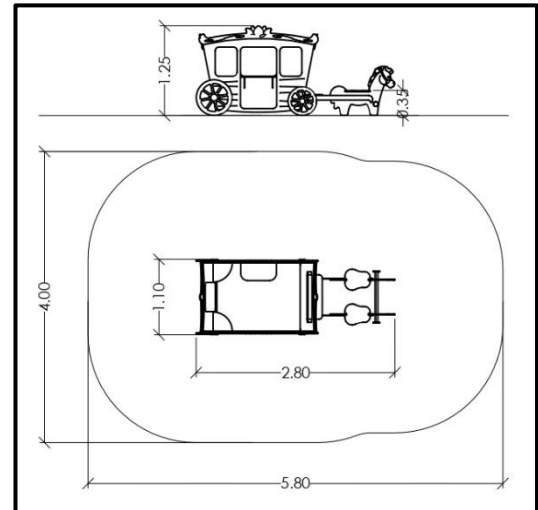

G423

Interactive Playground Equipment “Carriage”

INFORMATION ABOUT PRODUCT

Minimum Space	580x400x125 cm
Impact Protection net	20,2 m ²
Dimensions	280x110 cm
Overall Height	350 cm
Free falling height	350 cm
Foundations	8 pcs
Availability of spare parts	YES
Product complies with EN 1176	YES
Age range	1,5-14
Amount of users	12

MATERIALS

- Posts: Laminated pine wood 95x95mm / Hot Dip Galvanized and powder coated Steel
- Post cups made of Fiber - Reinforced Plastic
- Panels: HPL 12mm (EXT)
- Metal Parts (colored): Hot Dip Galvanized and powder coated Steel
- Metal Parts (non - colored): Hot Dip Galvanized (plain) or Stainless Steel (304 / 316L)
- All other plastic elements: Fiber reinforced plastic
- Fasteners: Electroplated coated or Stainless Steel (304 / 316L)