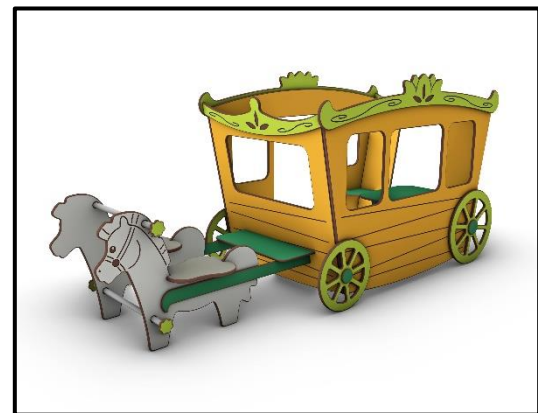

MATERIALS

- Posts: Laminated pine wood 95x95mm / Hot Dip Galvanized and powder coated Steel
- Post cups made of Fiber - Reinforced Plastic
- Panels: HPL 12mm (EXT)
- Metal Parts (colored): Hot Dip Galvanized and powder coated Steel
- Metal Parts (non - colored): Hot Dip Galvanized (plain) or Stainless Steel (304 / 316L)
- All other plastic elements: Fiber reinforced plastic
- Fasteners: Electroplated coated or Stainless Steel (304 / 316L)