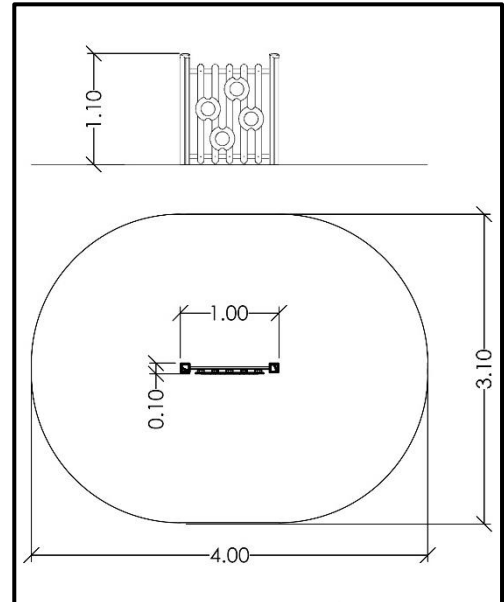

G420

Interactive Playground Equipment “Materials Panel”

INFORMATION ABOUT PRODUCT

Minimum Space	400x310x290 cm
Impact Protection net	10,5 m ²
Dimensions	100x10 cm
Overall Height	110 cm
Free falling height	<60 cm
Foundations	2 pcs
Availability of spare parts	YES
Product complies with EN 1176	YES
Age range	1,5-14
Amount of users	2

MATERIALS

- Posts: Laminated pine wood 95x95mm / Hot Dip Galvanized and powder coated Steel
- Post cups made of Fiber - Reinforced Plastic
- Panels: HPL 12mm (EXT)
- Metal Parts (colored): Hot Dip Galvanized and powder coated Steel
- Metal Parts (non - colored): Hot Dip Galvanized (plain) or Stainless Steel (304 / 316L)
- All other plastic elements: Fiber reinforced plastic
- Fasteners: Electroplated coated or Stainless Steel (304 / 316L)