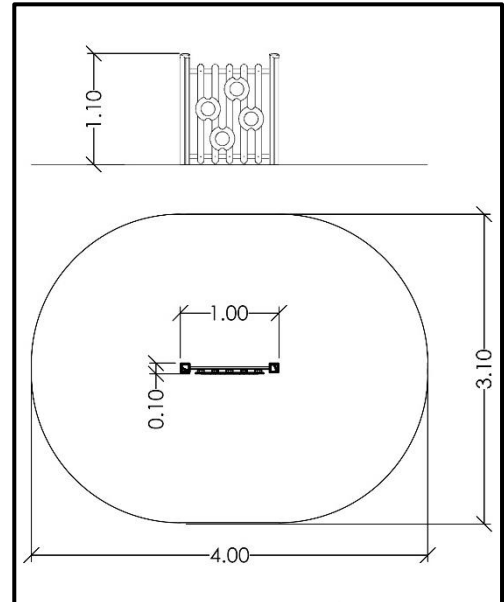

G419

Interactive Playground Equipment “Colors”

INFORMATION ABOUT PRODUCT

Minimum Space	400x310x290 cm
Impact Protection net	10,5 m ²
Dimensions	100x10 cm
Overall Height	110 cm
Free falling height	<60 cm
Foundations	2 pcs
Availability of spare parts	YES
Product complies with EN 1176	YES
Age range	1,5-14
Amount of users	2

MATERIALS

- Posts: Laminated pine wood 95x95mm / Hot Dip Galvanized and powder coated Steel
- Post cups made of Fiber - Reinforced Plastic
- Panels: HPL 12mm (EXT)
- Metal Parts (colored): Hot Dip Galvanized and powder coated Steel
- Metal Parts (non - colored): Hot Dip Galvanized (plain) or Stainless Steel (304 / 316L)
- All other plastic elements: Fiber reinforced plastic
- Fasteners: Electroplated coated or Stainless Steel (304 / 316L)