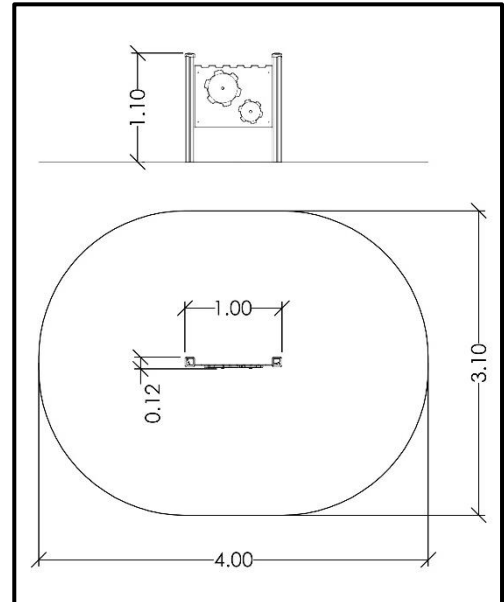

G415

Interactive Playground Equipment “Sound Panel”

INFORMATION ABOUT PRODUCT

Minimum Space	400x310x290 cm
Impact Protection net	10,5 m ²
Dimensions	100x12 cm
Overall Height	110 cm
Free falling height	<60 cm
Foundations	2 pcs
Availability of spare parts	YES
Product complies with EN 1176	YES
Age range	1,5-14
Amount of users	2

MATERIALS

- Posts: Laminated pine wood 95x95mm / Hot Dip Galvanized and powder coated Steel
- Post cups made of Fiber - Reinforced Plastic
- Panels: HPL 12mm (EXT)
- Metal Parts (colored): Hot Dip Galvanized and powder coated Steel
- Metal Parts (non - colored): Hot Dip Galvanized (plain) or Stainless Steel (304 / 316L)
- All other plastic elements: Fiber reinforced plastic
- Fasteners: Electroplated coated or Stainless Steel (304 / 316L)