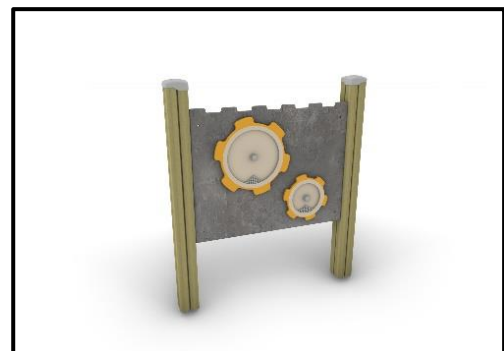

G415

Interactive Playground Equipment “Sound Panel”

INFORMATION ABOUT PRODUCT

Minimum Space	400x310x290 cm
Impact Protection net	10,5 m ²
Dimensions	100x12 cm
Overall Height	110 cm
Free falling height	<60 cm
Foundations	2 pcs
Availability of spare parts	YES
Product complies with EN 1176	YES
Age range	1,5-14
Amount of users	2

MATERIALS

- Posts: Laminated pine wood 95x95mm / Hot Dip Galvanized and powder coated Steel
- Post cups made of Fiber - Reinforced Plastic
- Panels: HPL 12mm (EXT)
- Metal Parts (colored): Hot Dip Galvanized and powder coated Steel
- Metal Parts (non - colored): Hot Dip Galvanized (plain) or Stainless Steel (304 / 316L)
- All other plastic elements: Fiber reinforced plastic
- Fasteners: Electroplated coated or Stainless Steel (304 / 316L)