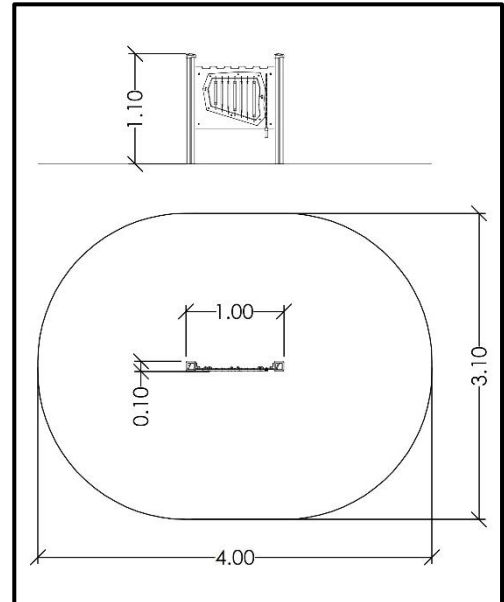

G414

Interactive Playground Equipment “Glockenspiel”

INFORMATION ABOUT PRODUCT

Minimum Space	400x310x290 cm
Impact Protection net	10,5 m ²
Dimensions	100x10 cm
Overall Height	110 cm
Free falling height	<60 cm
Foundations	2 pcs
Availability of spare parts	YES
Product complies with EN 1176	YES
Age range	1,5-14
Amount of users	2

MATERIALS

- Posts: Laminated pine wood 95x95mm / Hot Dip Galvanized and powder coated Steel
- Post cups made of Fiber - Reinforced Plastic
- Panels: HPL 12mm (EXT)
- Metal Parts (colored): Hot Dip Galvanized and powder coated Steel
- Metal Parts (non - colored): Hot Dip Galvanized (plain) or Stainless Steel (304 / 316L)
- All other plastic elements: Fiber reinforced plastic
- Fasteners: Electroplated coated or Stainless Steel (304 / 316L)