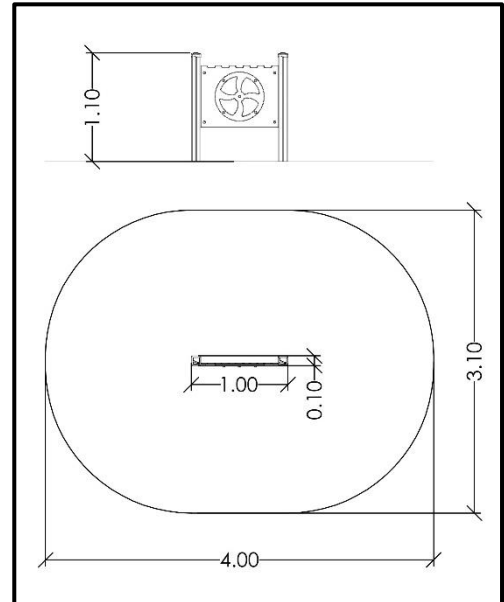

### INFORMATION ABOUT PRODUCT

Minimum Space	400x310x290 cm
Impact Protection net	10,5 m <sup>2</sup>
Dimensions	100x10 cm
Overall Height	110cm
Free falling height	<60 cm
Foundations	2 pcs
Availability of spare parts	YES
Product complies with EN 1176	YES
Age range	1,5-14
Amount of users	2