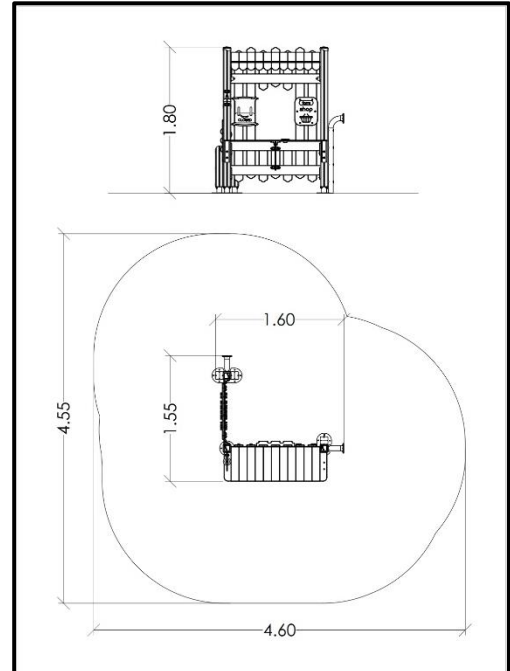

G403

Interactive Playground Equipment “Shop”

INFORMATION ABOUT PRODUCT

Minimum Space	460x455x360 cm
Impact Protection net	16,4 m ²
Dimensions	160x155 cm
Overall Height	180 cm
Free falling height	<60 cm
Foundations	3 pcs
Availability of spare parts	YES
Product complies with EN 1176	YES
Age range	1,5-14
Amount of users	4

MATERIALS

- Posts: Laminated pine wood 95x95mm / Hot Dip Galvanized and powder coated Steel
- Post cups made of Fiber - Reinforced Plastic
- Panels: HPL 12mm (EXT)
- Metal Parts (colored): Hot Dip Galvanized and powder coated Steel
- Metal Parts (non - colored): Hot Dip Galvanized (plain) or Stainless Steel (304 / 316L)
- All other plastic elements: Fiber reinforced plastic
- Fasteners: Electroplated coated or Stainless Steel (304 / 316L)