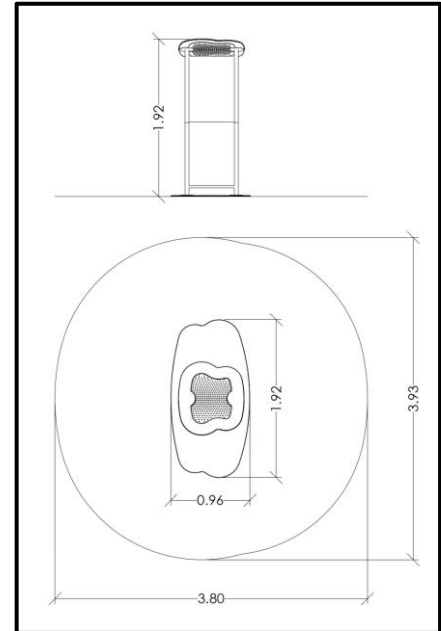

### INFORMATION ABOUT PRODUCT

Minimum Space	393x380x372 cm
Impact Protection net	12 m <sup>2</sup>
Dimensions	192x96 cm
Overall Height	192 cm
Free falling height	<60 cm
Foundations	2 pcs
Availability of spare parts	YES
Product complies with EN 1176	YES
Age range	1,5-14
Amount of users	2

### MATERIALS

- Posts: Laminated pine wood 95x95mm / Hot Dip Galvanized and powder coated Steel
- Post cups made of Fiber - Reinforced Plastic
- Panels: HPL 12mm (EXT)
- Metal Parts (colored): Hot Dip Galvanized and powder coated Steel
- Metal Parts (non - colored): Hot Dip Galvanized (plain) or Stainless Steel (304 / 316L)
- All other plastic elements: Fiber reinforced plastic
- Fasteners: Electroplated coated or Stainless Steel (304 / 316L)