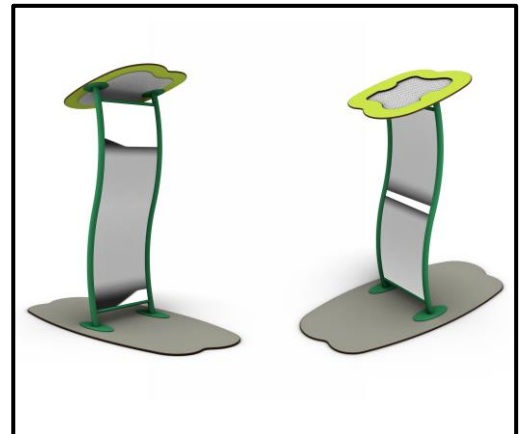

MATERIALS

- Posts: Laminated pine wood 95x95mm / Hot Dip Galvanized and powder coated Steel
- Post cups made of Fiber - Reinforced Plastic
- Panels: HPL 12mm (EXT)
- Metal Parts (colored): Hot Dip Galvanized and powder coated Steel
- Metal Parts (non - colored): Hot Dip Galvanized (plain) or Stainless Steel (304 / 316L)
- All other plastic elements: Fiber reinforced plastic
- Fasteners: Electroplated coated or Stainless Steel (304 / 316L)