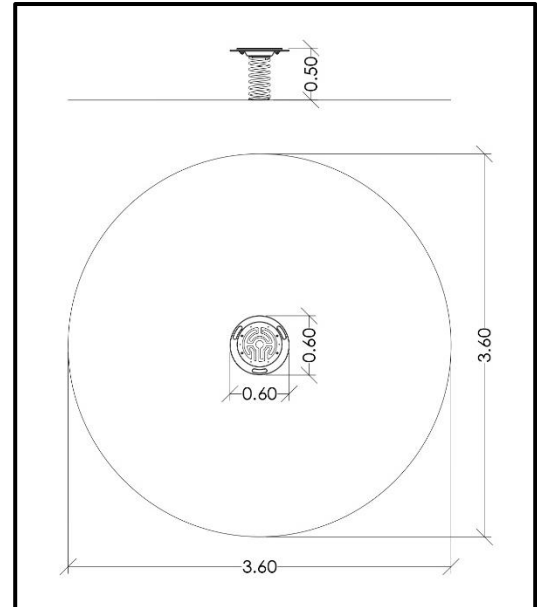

G009

Interactive Playground Equipment

INFORMATION ABOUT PRODUCT

Minimum Space	360x360x230 cm
Impact Protection net	9,9 m ²
Dimensions	60x60 cm
Overall Height	50 cm
Free falling height	<60 cm
Foundations	1 pcs
Availability of spare parts	YES
Product complies with EN 1176	YES
Age range	1,5-14
Amount of users	3

MATERIALS

- Posts: Laminated pine wood 95x95mm / Hot Dip Galvanized and powder coated Steel
- Post cups made of Fiber - Reinforced Plastic
- Panels: HPL 12mm (EXT)
- Metal Parts (colored): Hot Dip Galvanized and powder coated Steel
- Metal Parts (non - colored): Hot Dip Galvanized (plain) or Stainless Steel (304 / 316L)
- All other plastic elements: Fiber reinforced plastic
- Fasteners: Electroplated coated or Stainless Steel (304 / 316L)