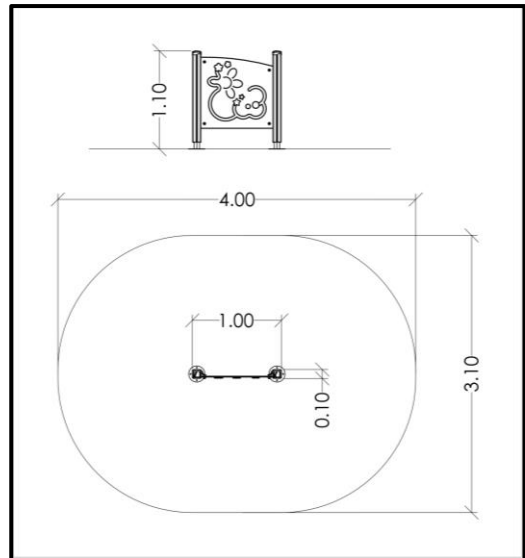

G005

Interactive Playground Equipment

INFORMATION ABOUT PRODUCT

Minimum Space	400x310x290 cm
Impact Protection net	10,45 m ²
Dimensions	100x10 cm
Overall Height	110 cm
Free falling height	<60 cm
Foundations	2 pcs
Availability of spare parts	YES
Product complies with EN 1176	YES
Age range	1,5-14
Amount of users	2

MATERIALS

- Posts: Laminated pine wood 95x95mm / Hot Dip Galvanized and powder coated Steel
- Post cups made of Fiber - Reinforced Plastic
- Panels: HPL 12mm (EXT)
- Metal Parts (colored): Hot Dip Galvanized and powder coated Steel
- Metal Parts (non - colored): Hot Dip Galvanized (plain) or Stainless Steel (304 / 316L)
- All other plastic elements: Fiber reinforced plastic
- Fasteners: Electroplated coated or Stainless Steel (304 / 316L)